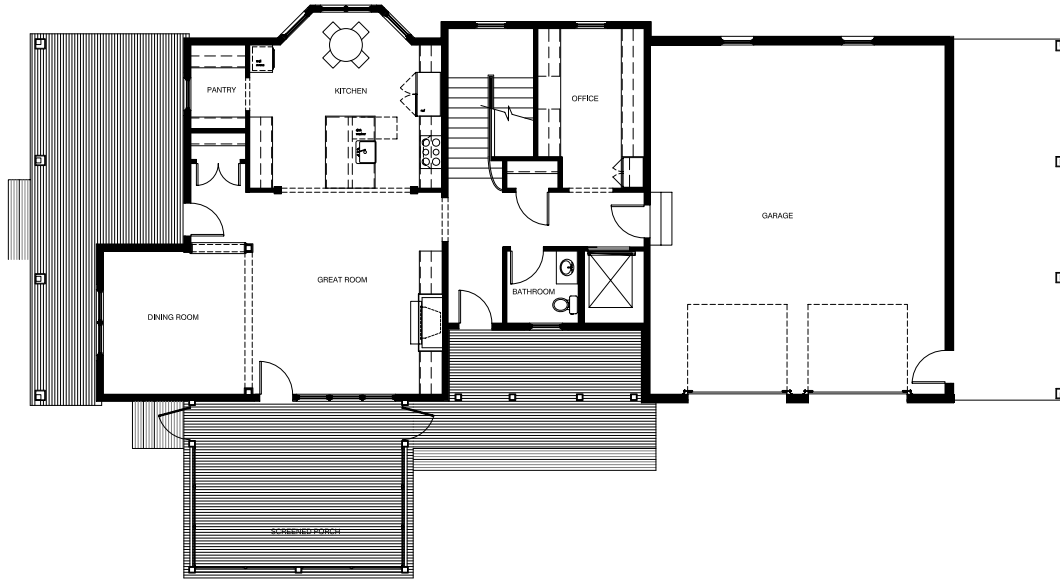

ROYAL MANOR

HEATED SQUARE FOOTAGE

Main Level: 1,318 Sq. Ft.

Upper Level: 2059 Sq. Ft.

Total: 3,377 Sq. Ft.

MAIN LEVEL

UPPER LEVEL

(800) 967-7639 | www.ArlingtonPlace.com | 57 Burton Farm Road, Arapahoe, NC 28510