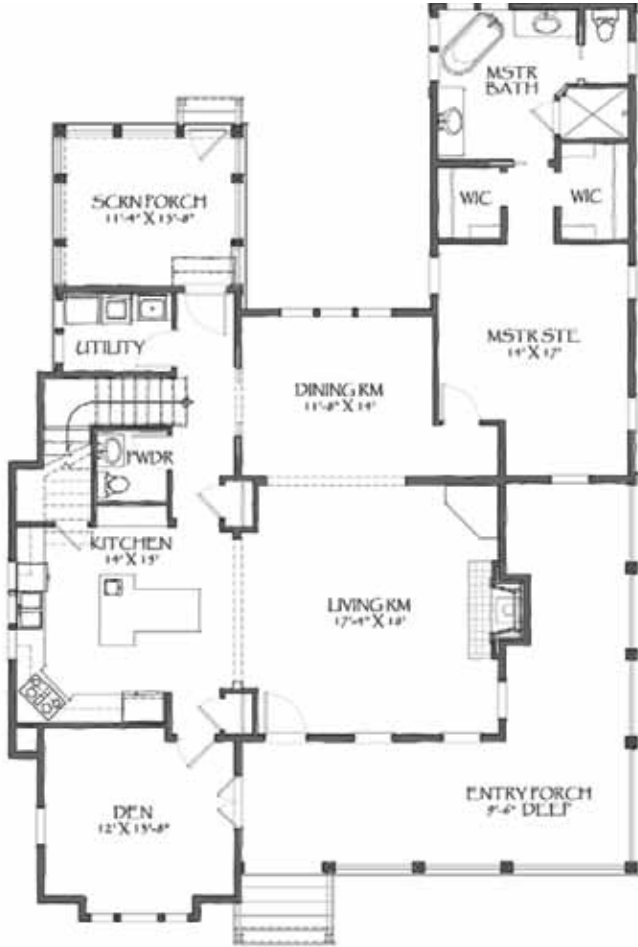

## HEATED SQUARE FOOTAGE

Main Level: 1,712 Sq. Ft.

Upper Level: 702 Sq. Ft.

Total: 2,414 Sq. Ft.

MAIN LEVEL

UPPER LEVEL

Arlington Place™

(800) 967-7639 | www.ArlingtonPlace.com | 57 Burton Farm Road, Arapahoe, NC 28510