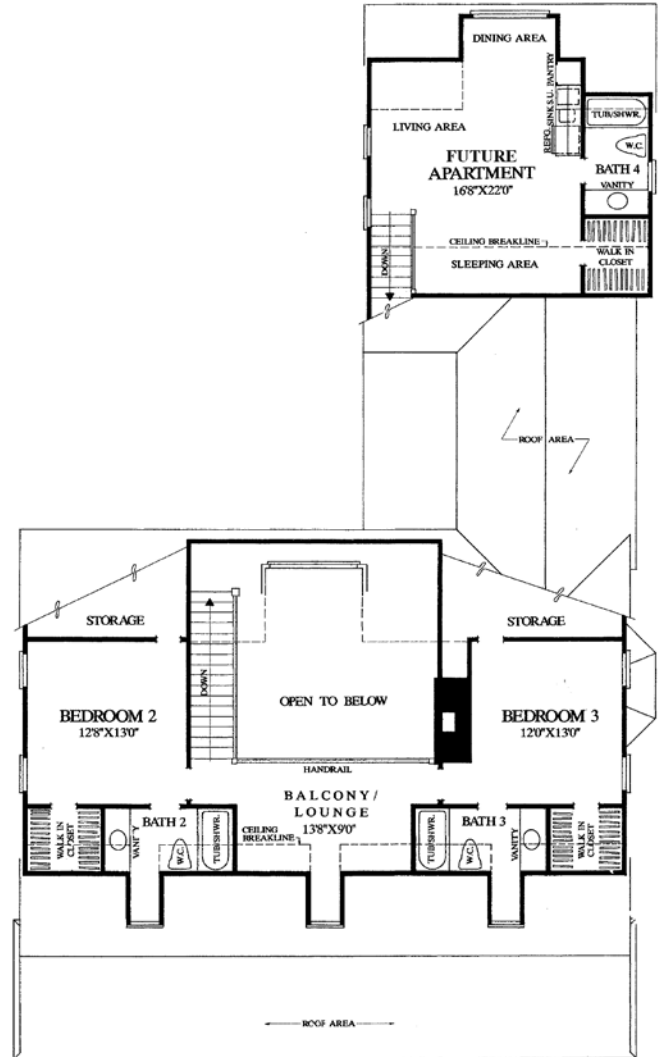

EDISTO RIVER ESTATE HOME

HEATED SQUARE FOOTAGE

Main Level: 1,704 Sq. Ft.

Upper Level: 737 Sq. Ft.

Bonus Room: 474 Sq. Ft.

Total: 2,915 Sq. Ft.

MAIN LEVEL

UPPER LEVEL