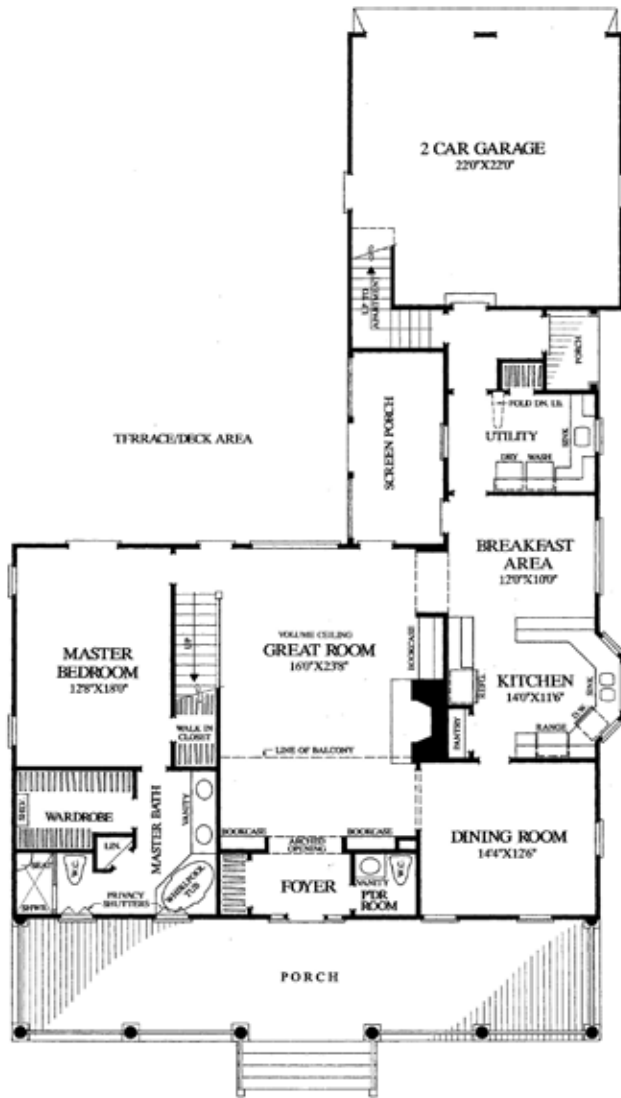

EDISTO RIVER ESTATE HOME

HEATED SQUARE FOOTAGE

Main Level: 1,704 Sq. Ft.

Upper Level: 737 Sq. Ft.

Bonus Room: 474 Sq. Ft.

Total: 2,915 Sq. Ft.

MAIN LEVEL

UPPER LEVEL