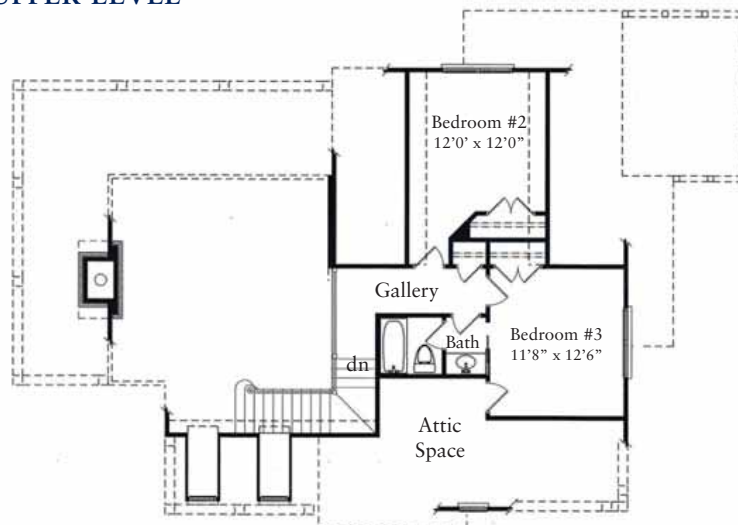

UPPER LEVEL

Arlington Place™

(800) 967-7639 | www.ArlingtonPlace.com | 57 Burton Farm Road, Arapahoe, NC 28510

CALDWELL • CLINE
ARCHITECTS • DESIGNERS