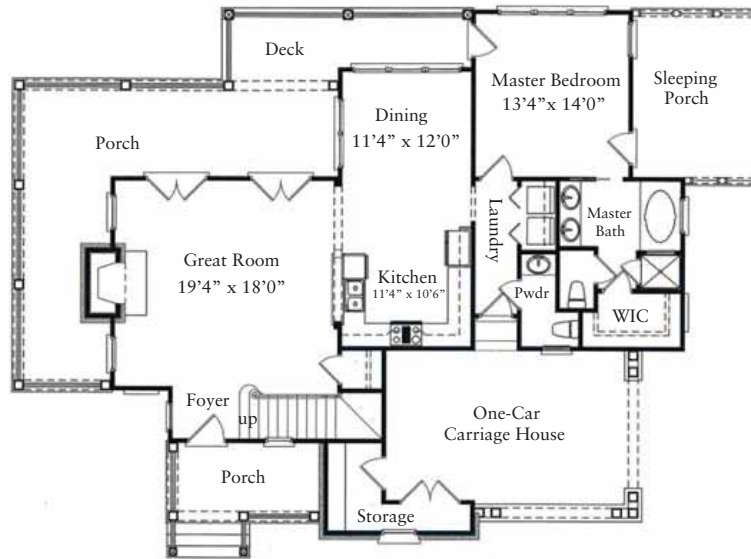

## HEATED SQUARE FOOTAGE

Main Level: 1,215 Sq. Ft.

Upper Level: 500 Sq. Ft.

Total: 1,715 Sq. Ft.

## MAIN LEVEL