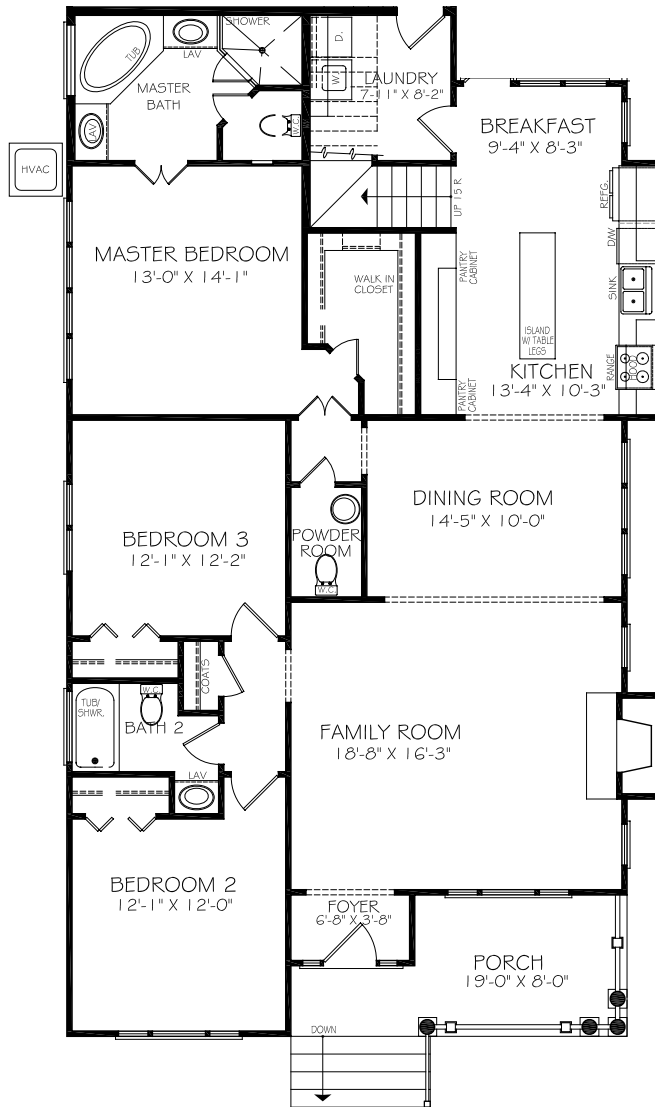

# THE MALLORY COTTAGE

## HEATED SQUARE FOOTAGE

Main Level: 1,715 Sq. Ft.

Total: 1,715 Sq. Ft.

Arlington Place™

(800) 967-7639 | www.ArlingtonPlace.com | 57 Burton Farm Road, Arapahoe, NC 28510