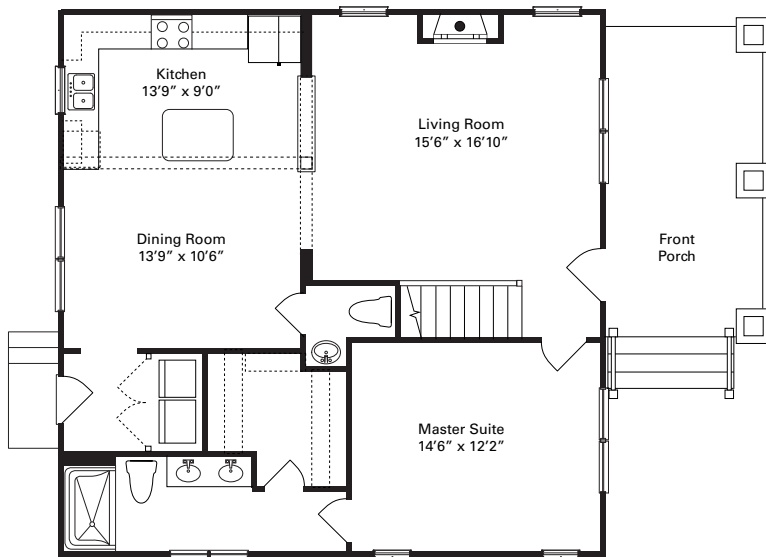

THE PAMLICO COTTAGE

HEATED SQUARE FOOTAGE

Main Level: 1,185 Sq. Ft.

Upper Level: 415 Sq. Ft.

Total: 1,600 Sq. Ft.

MAIN LEVEL

UPPER LEVEL

- 3 bedrooms and 2.5 baths
- Hardi board siding with stone accents
- Exposed porch and roof rafters
- Recessed lighting
- Granite, tile, hardwood floors
- Front and back porches
- Ground floor master
- Low maintenance living
- Starting at \$229,000 price includes homesite!