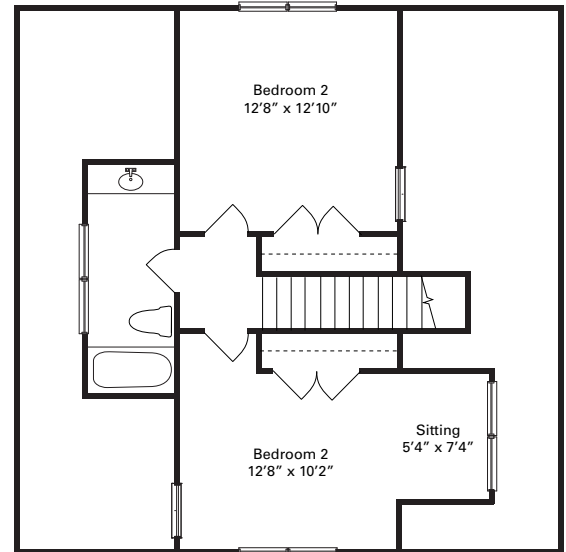

THE PAMLICO COTTAGE

HEATED SQUARE FOOTAGE

Main Level: 1,185 Sq. Ft.

Upper Level: 415 Sq. Ft.

Total: 1,600 Sq. Ft.

MAIN LEVEL

UPPER LEVEL

- 3 bedrooms and 2.5 baths
- Hardi board siding with stone accents
- Exposed porch and roof rafters
- Recessed lighting
- Granite, tile, hardwood floors
- Front and back porches
- Ground floor master
- Low maintenance living
- Starting at \$229,000 price includes homesite!