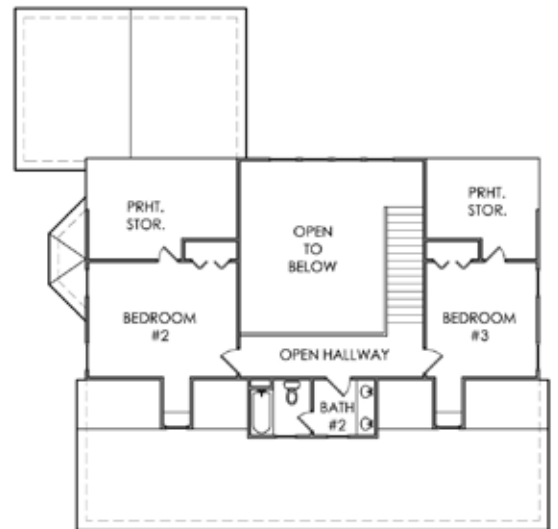

THE SEAFARER ESTATE HOME

HEATED SQUARE FOOTAGE

Main Level: 1,471 Sq. Ft.

Upper Level: 645 Sq. Ft.

Total: 2,116 Sq. Ft.

MAIN LEVEL

UPPER LEVEL

Arlington Place™