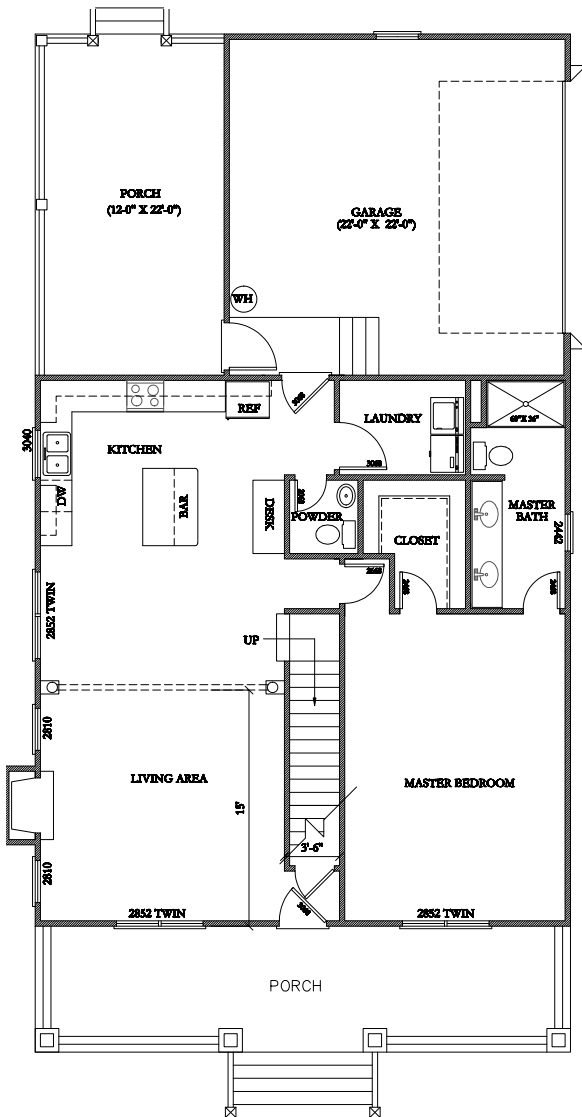

# THE SEAGULL COTTAGE

## HEATED SQUARE FOOTAGE

Main Level: 1,190 Sq. Ft.

Upper Level: 786 Sq. Ft.

Total: 1,976 Sq. Ft.

MAIN LEVEL

UPPER LEVEL

Arlington Place™

(800) 967-7639 | www.ArlingtonPlace.com | 57 Burton Farm Road, Arapahoe, NC 28510