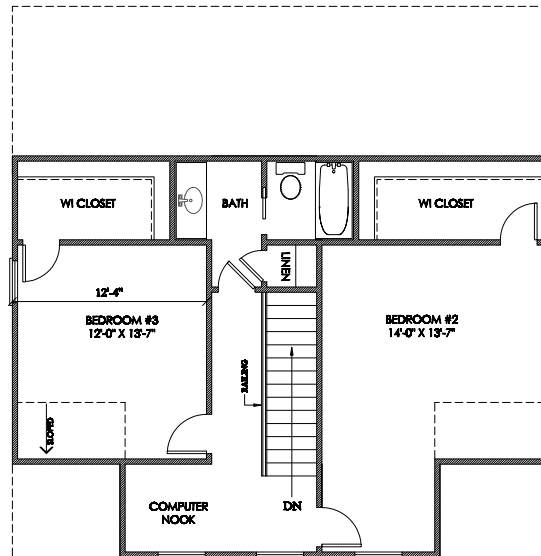

## HEATED SQUARE FOOTAGE

Main Level: 1,190 Sq. Ft.

Upper Level: 786 Sq. Ft.

Total: 1,976 Sq. Ft.

MAIN LEVEL

UPPER LEVEL

Arlington Place™

(800) 967-7639 | www.ArlingtonPlace.com | 57 Burton Farm Road, Arapahoe, NC 28510