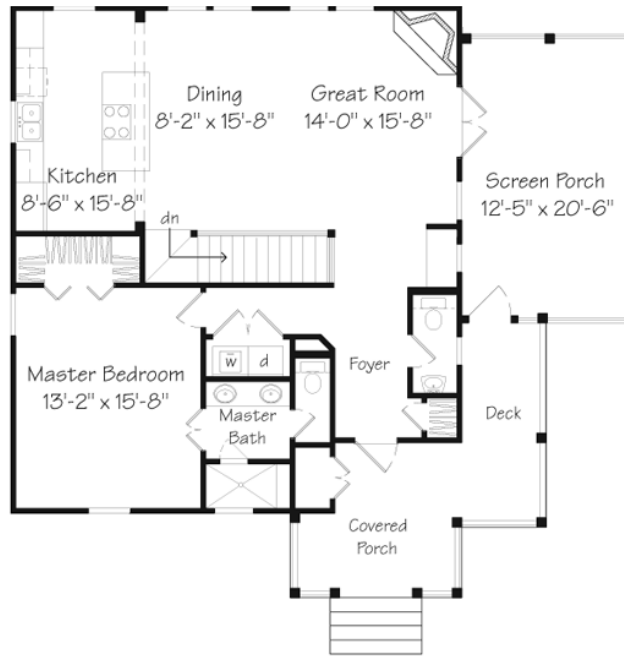

THE SHAD SHACK COTTAGE

HEATED SQUARE FOOTAGE

Main Level: 1,094 Sq. Ft.

Upper Level: 732 Sq. Ft.

Total: 1,826 Sq. Ft.

MAIN LEVEL

UPPER LEVEL

Arlington Place™