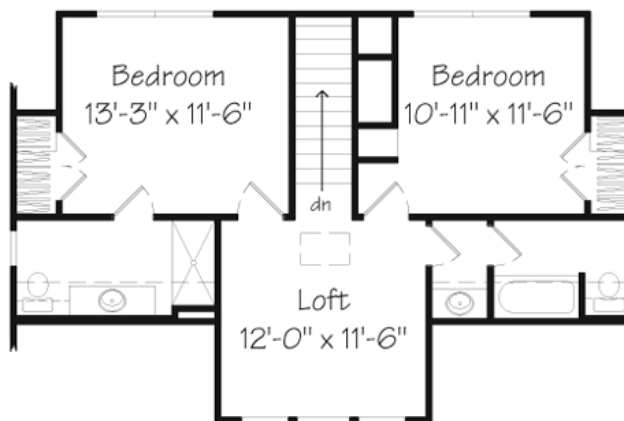

THE SHAD SHACK COTTAGE

HEATED SQUARE FOOTAGE

Main Level: 1,094 Sq. Ft.

Upper Level: 732 Sq. Ft.

Total: 1,826 Sq. Ft.

MAIN LEVEL

UPPER LEVEL

Arlington Place™