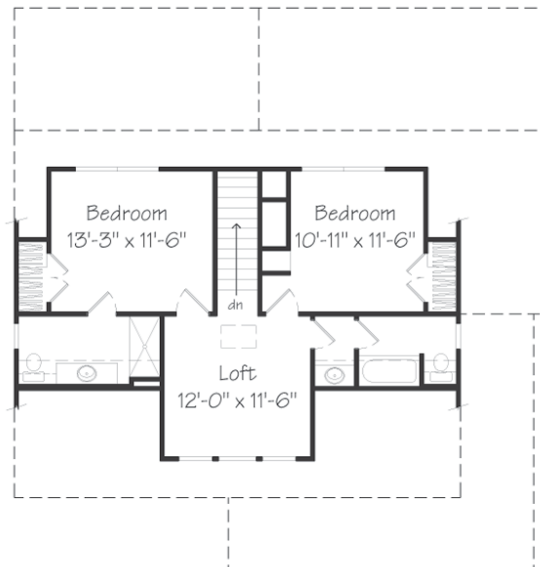

SHAD SHACK

HEATED SQUARE FOOTAGE

Main Level: 1,094 Sq. Ft.
Upper Level: 732 Sq. Ft.
Total: 1,826 Sq. Ft.

MAIN LEVEL

UPPER LEVEL

Arlington Place™

(800) 967-7639 | www.ArlingtonPlace.com | 57 Burton Farm Road, Arapahoe, NC 28510