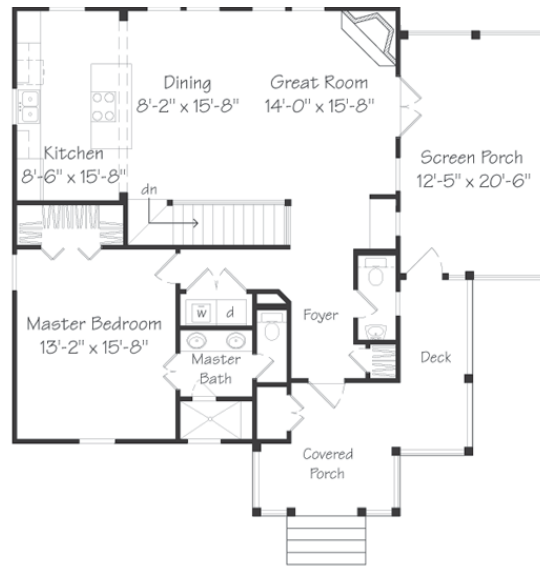

SHAD SHACK

HEATED SQUARE FOOTAGE

Main Level: 1,094 Sq. Ft.
Upper Level: 732 Sq. Ft.
Total: 1,826 Sq. Ft.

MAIN LEVEL

UPPER LEVEL

Arlington Place™

(800) 967-7639 | www.ArlingtonPlace.com | 57 Burton Farm Road, Arapahoe, NC 28510