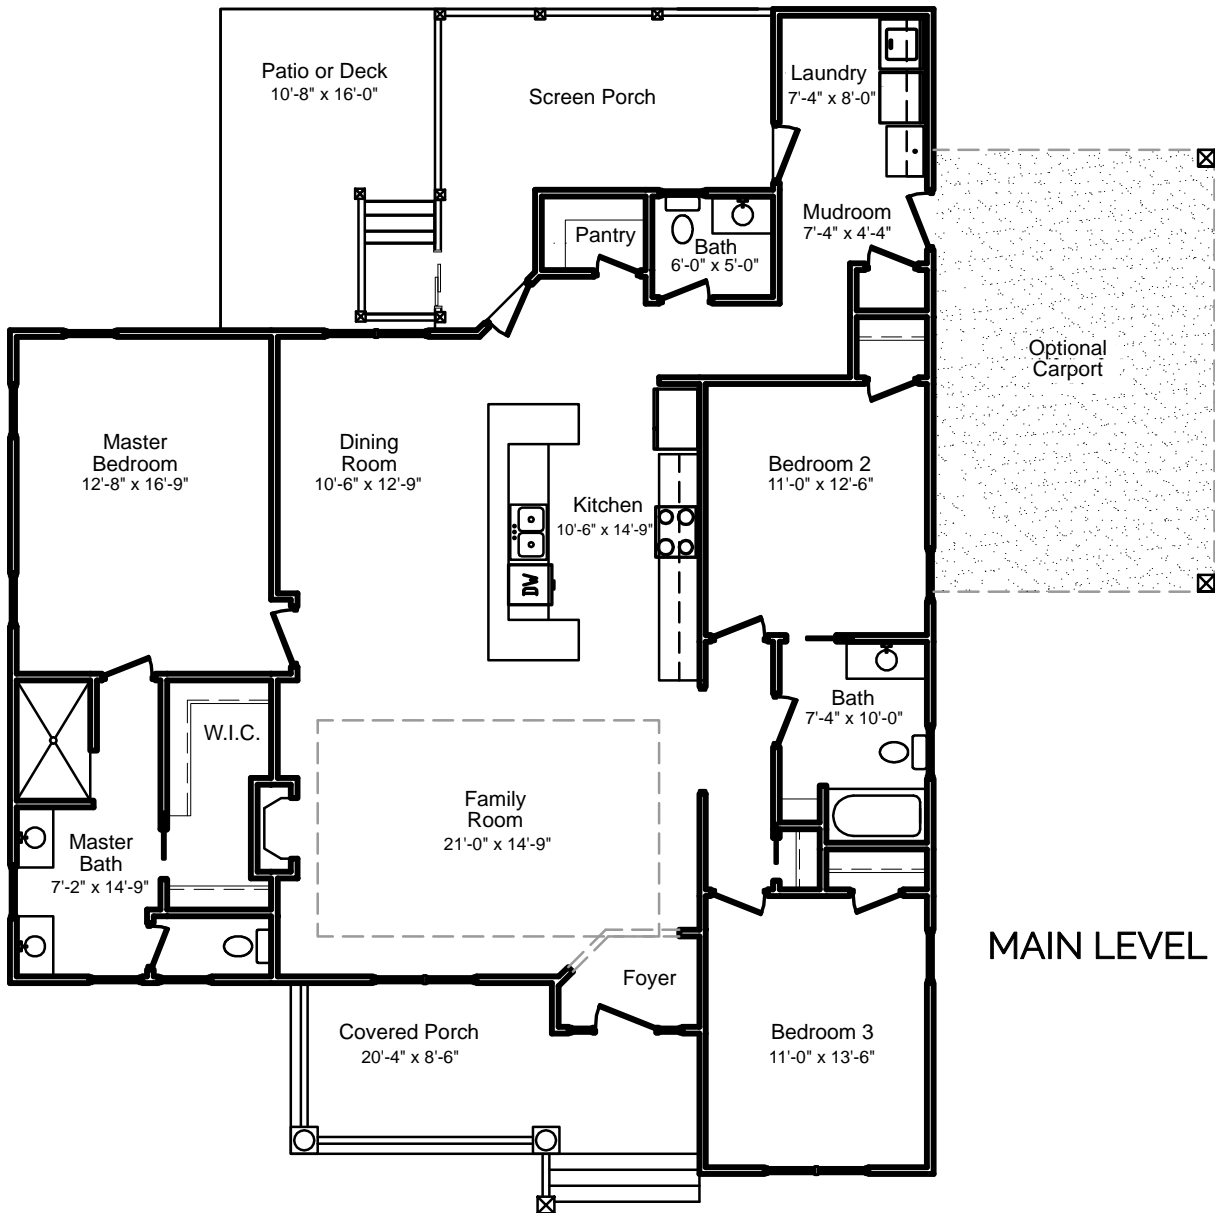

THE HORIZON HOUSE

HEATED SQUARE FOOTAGE:

Main Level: 1,843

Total: 1,843

Plan by: Conner Drafting & Design

IT'S *good* TO BE HOME.

ARLINGTONPLACE.COM