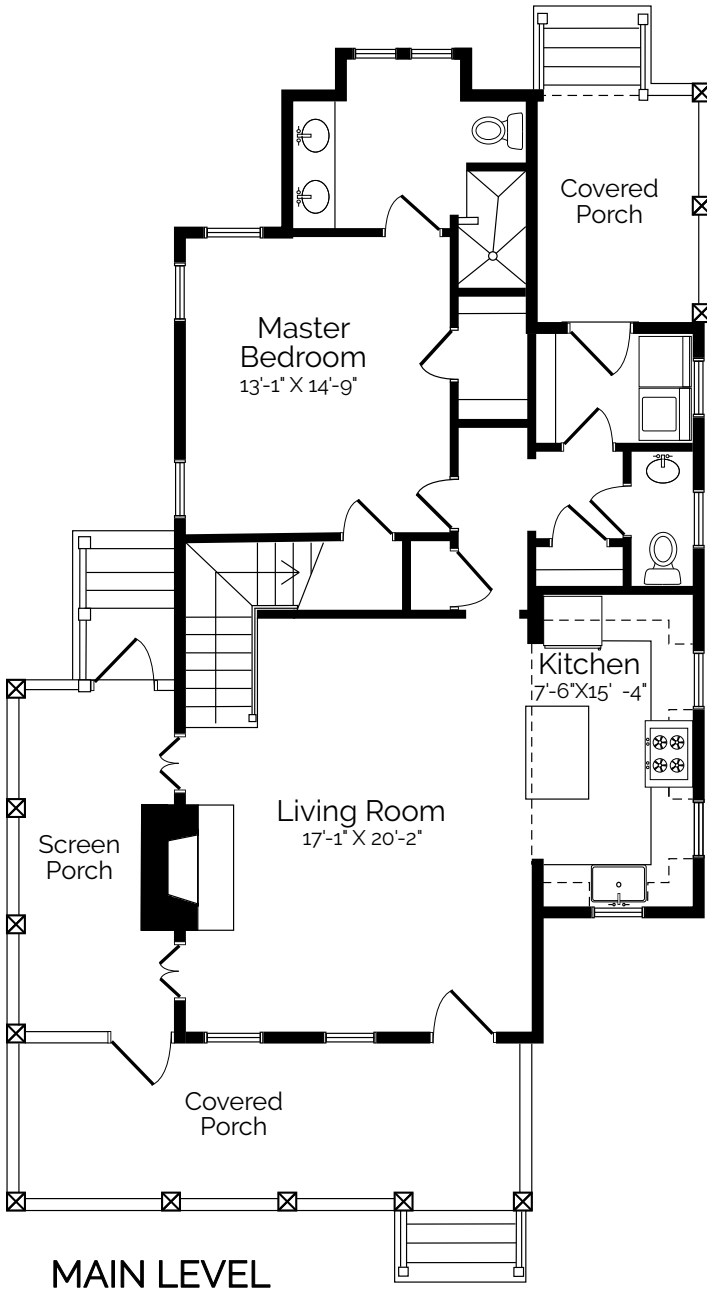

THE BEAUFORT COTTAGE

HEATED SQUARE FOOTAGE:

Main Level: 1,215

Upper Level: 500

Total: 1,715

Plan by: Moser Design Group

IT'S *good* TO BE HOME.

ARLINGTONPLACE.COM