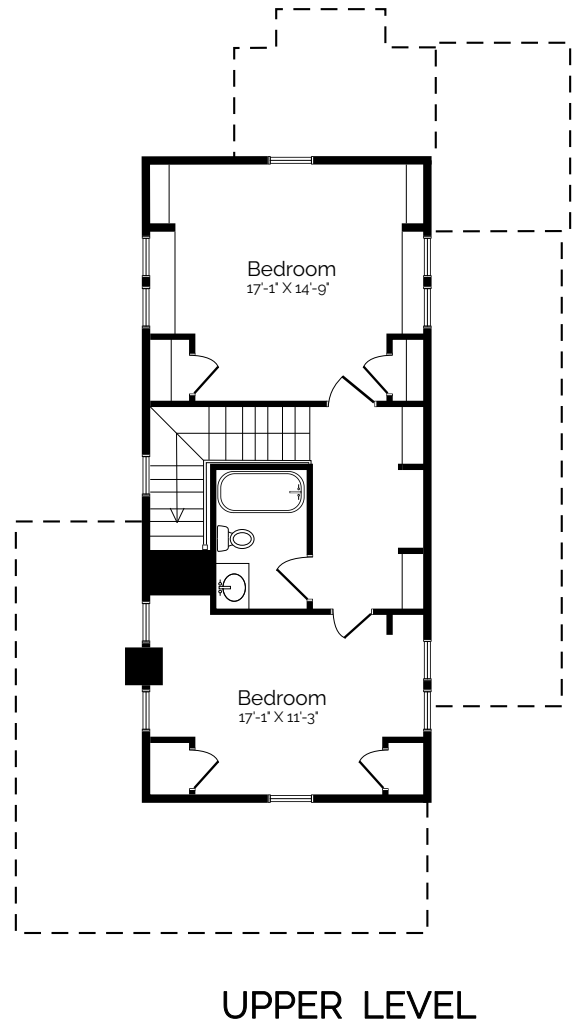

THE BEAUFORT COTTAGE

HEATED SQUARE FOOTAGE:

Main Level: 1,215

Upper Level: 500

Total: 1,715

Plan by: Moser Design Group

IT'S *good* TO BE HOME.

ARLINGTONPLACE.COM