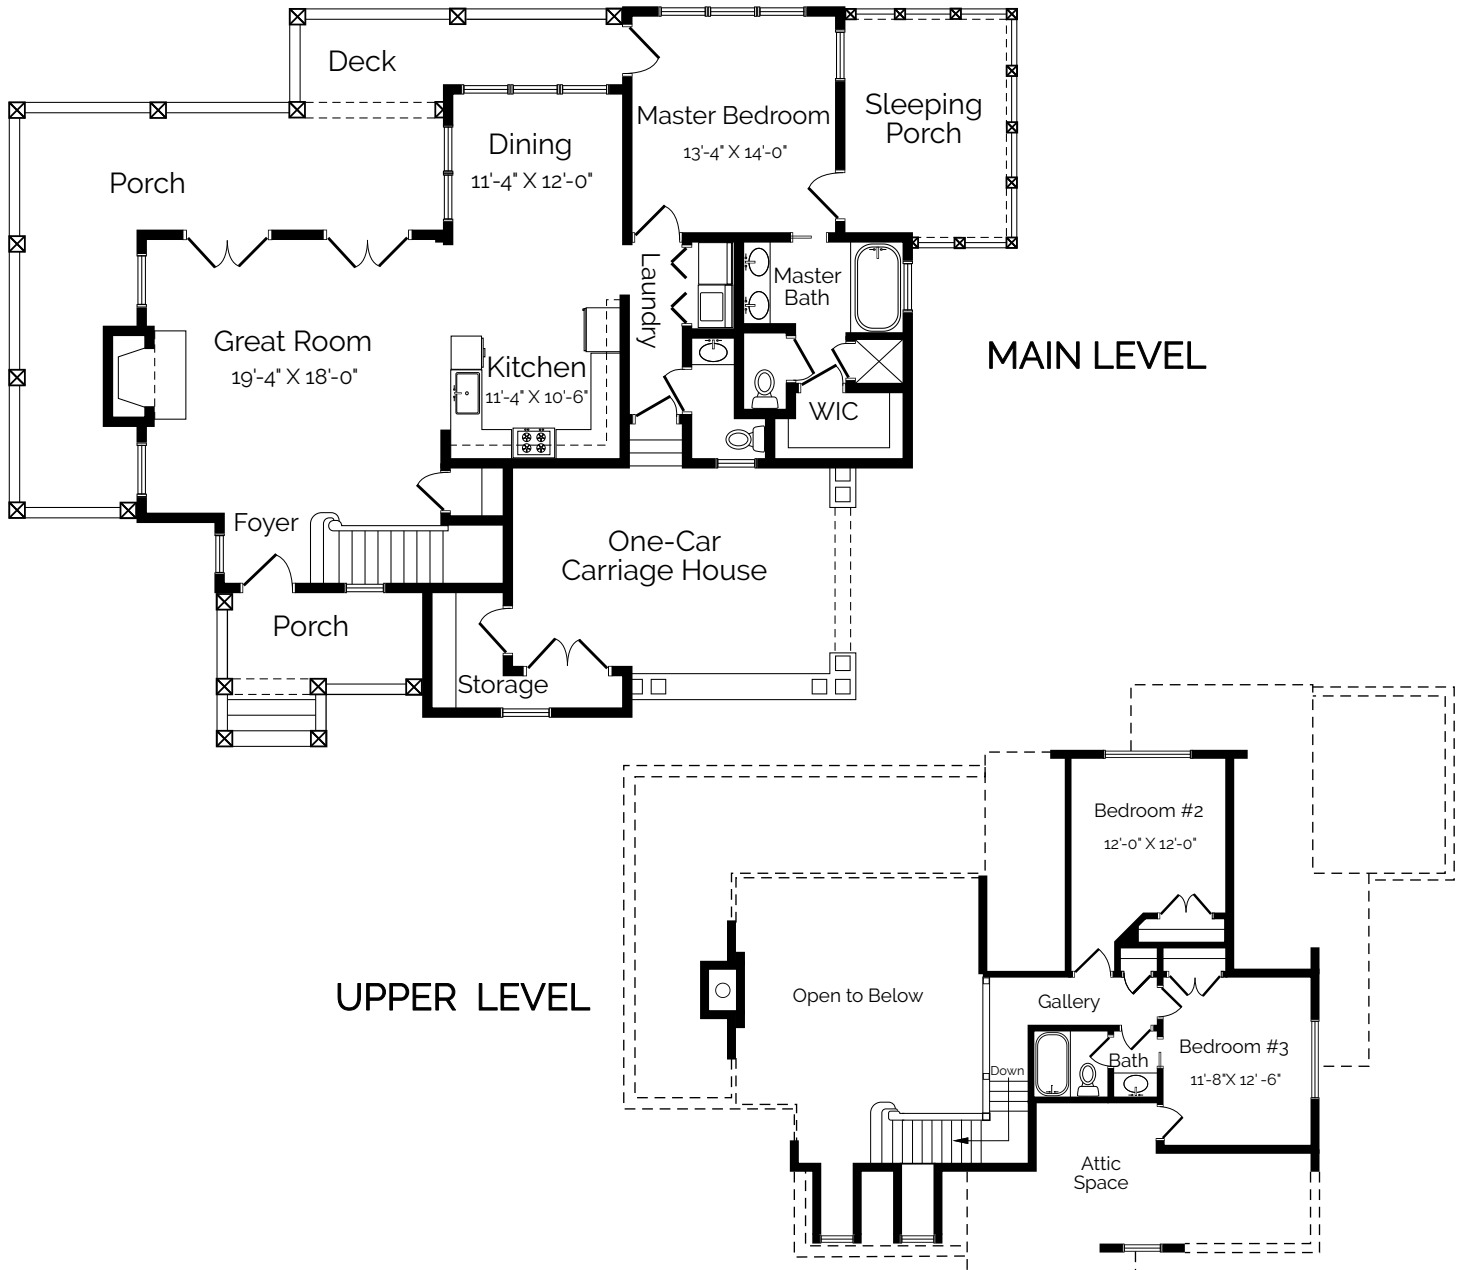

# THE HARBORSIDE COTTAGE

**HEATED SQUARE FOOTAGE:**

Main Level: 1,215

Upper Level: 500

**Total: 1,715**

Plan by: Caldwell-Cline Architects and Designers

IT'S *good* TO BE HOME.

ARLINGTONPLACE.COM