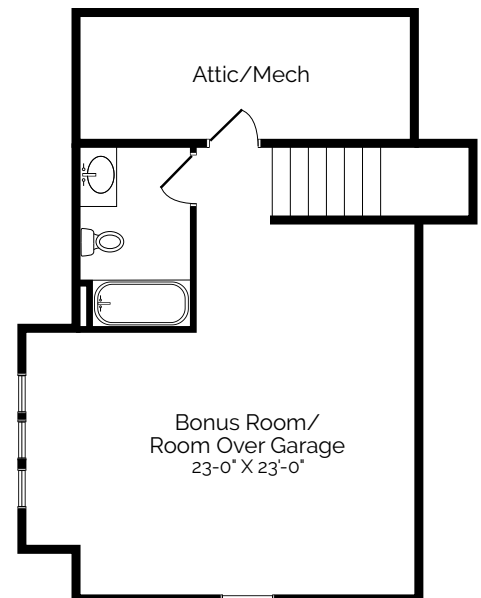

THE MINNESOTT

HEATED SQUARE FOOTAGE:

Main Level: 2,450

Upper Level: 450

Total: 2,900

MAIN LEVEL

UPPER LEVEL

Plan by: Beacon Architecture & Design