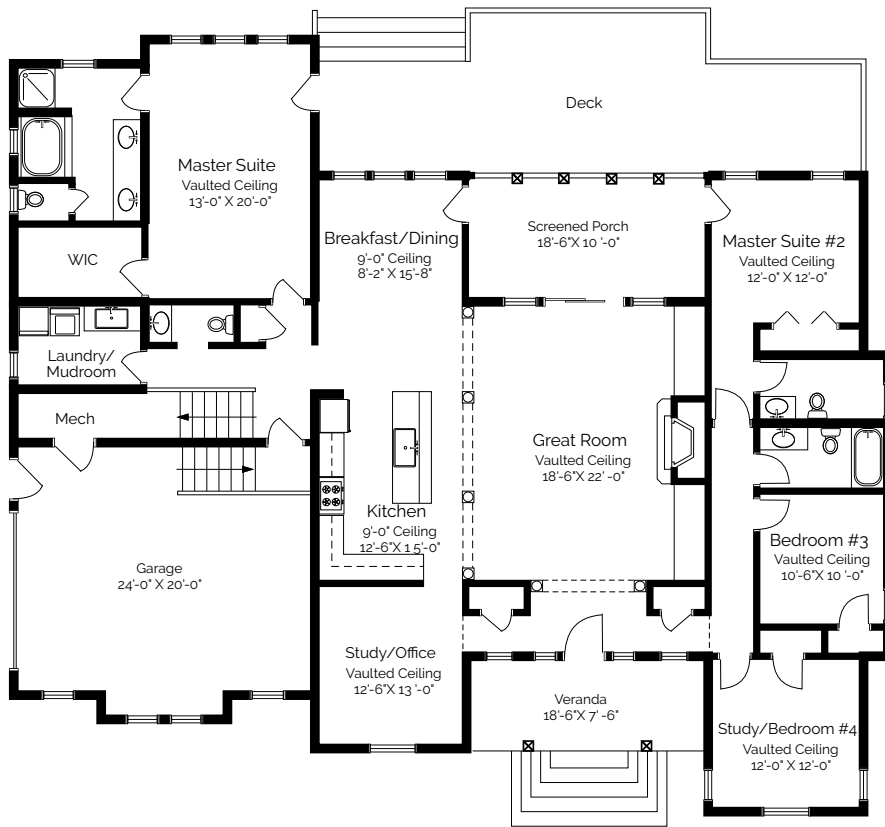

THE MINNESOTT

HEATED SQUARE FOOTAGE:

Main Level: 2,450

Upper Level: 450

Total: 2,900

MAIN LEVEL

UPPER LEVEL

Plan by: Beacon Architecture & Design

IT'S *good* TO BE HOME.

ARLINGTONPLACE.COM