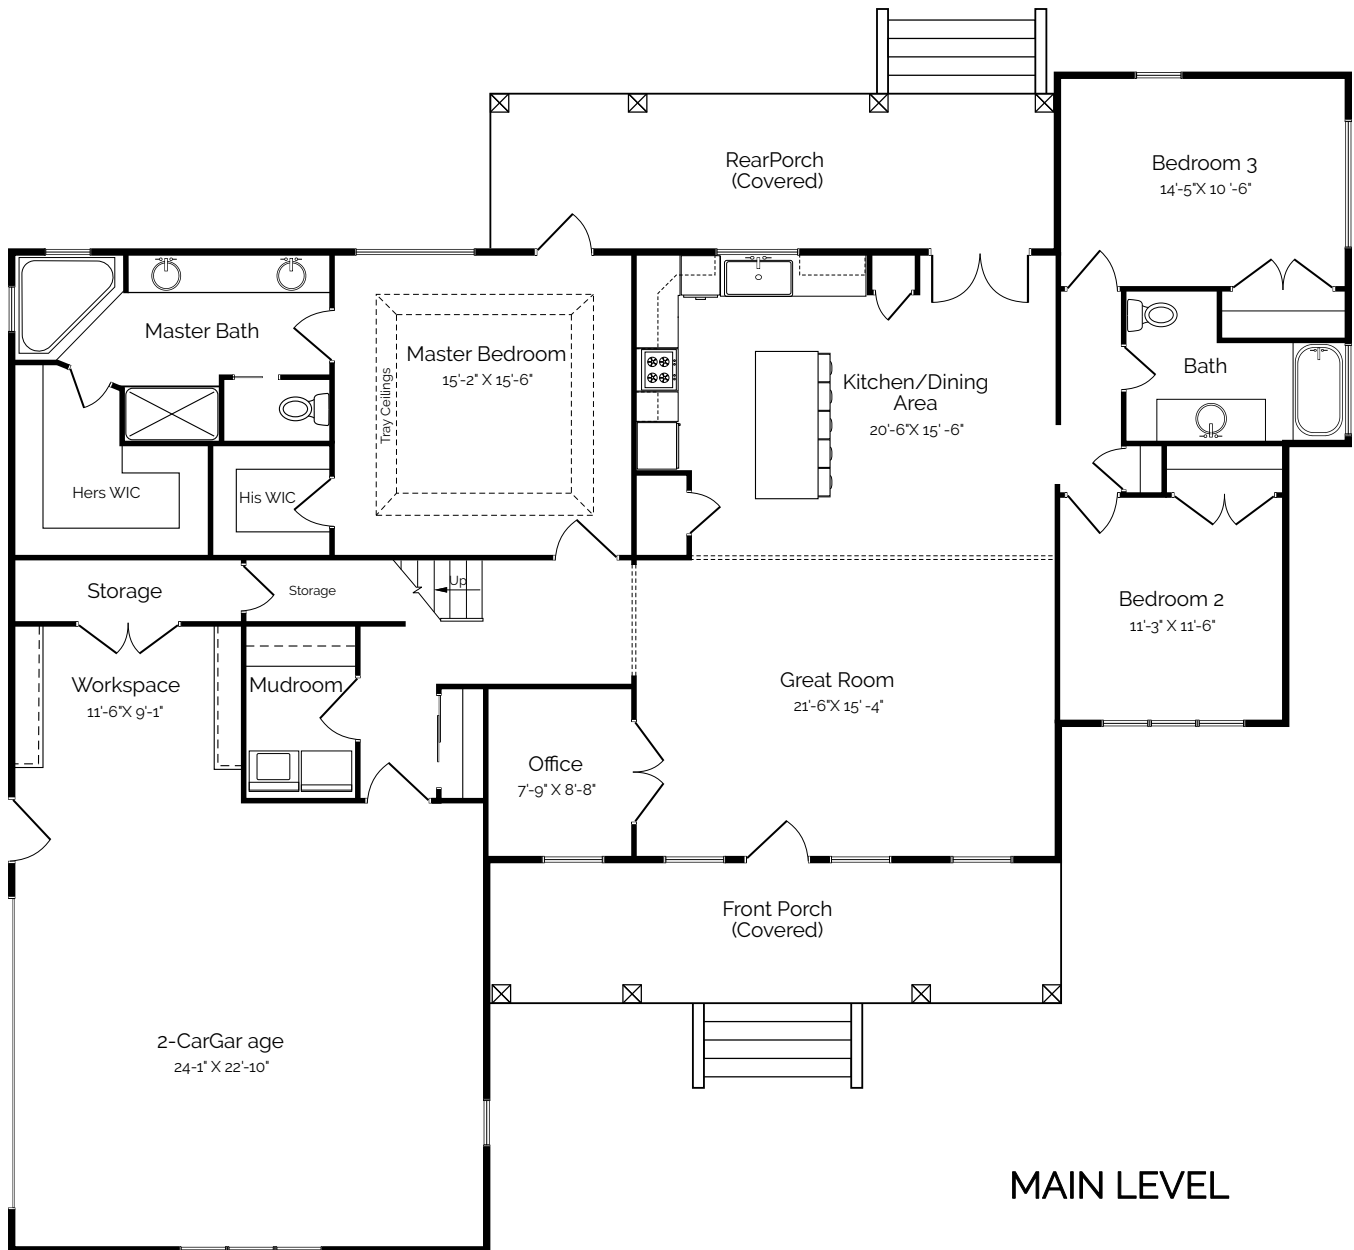

THE PARKVIEW HOUSE

HEATED SQUARE FOOTAGE:

Main Level:	1,871
Bonus Room*	332
Total:	2,203

*Bonus Room Not Shown

Plan by: Donaldson Design Corp

IT'S *good* TO BE HOME.

ARLINGTONPLACE.COM