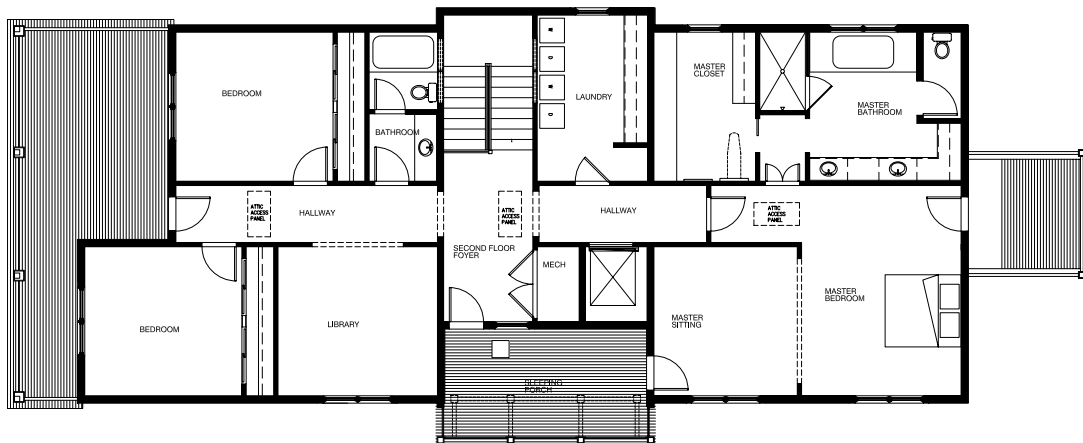

UPPER LEVEL

(800) 967-7639 | www.ArlingtonPlace.com | 57 Burton Farm Road, Arapahoe, NC 28510