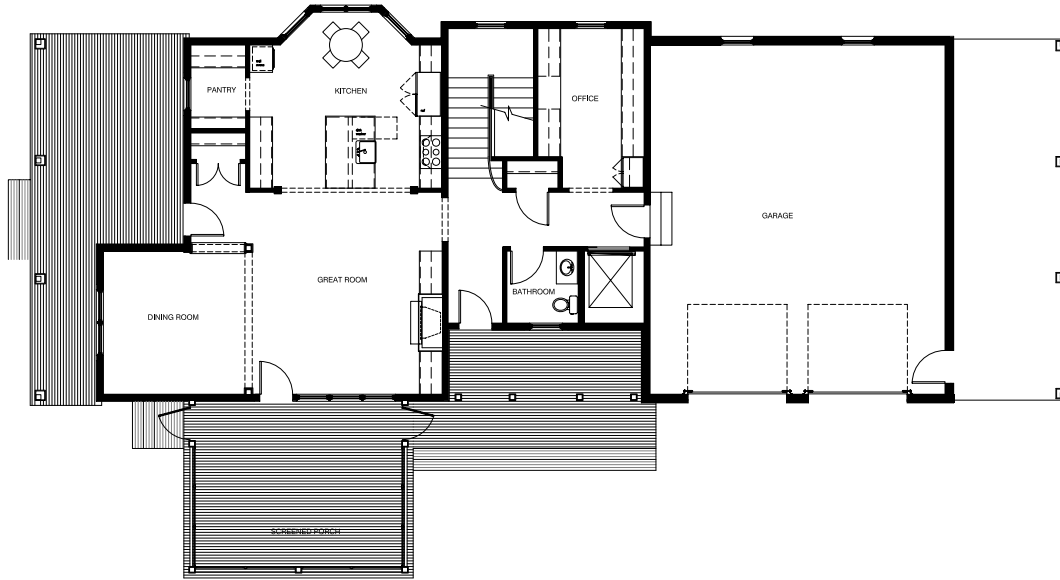

## HEATED SQUARE FOOTAGE

Main Level: 1,318 Sq. Ft.

Upper Level: 2059 Sq. Ft.

Total: 3,377 Sq. Ft.

## MAIN LEVEL