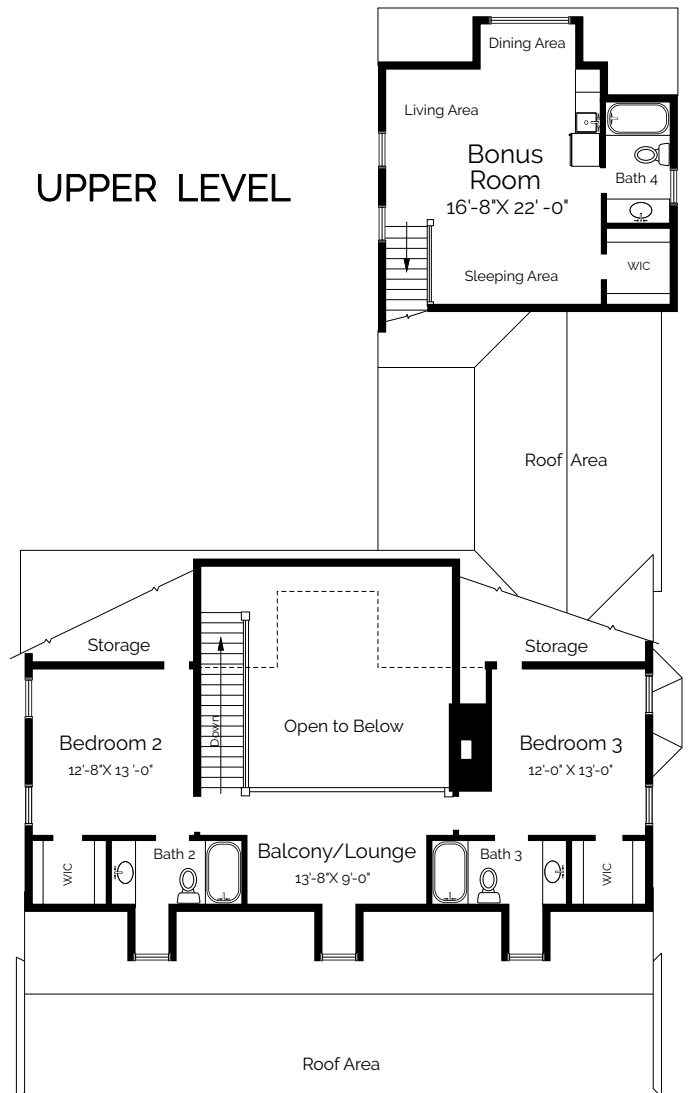

EDISTO RIVER COTTAGE

HEATED SQUARE FOOTAGE:

Main Level:	1,704
Upper Level:	737
Bonus Room:	474
Total:	2,915

MAIN LEVEL

UPPER LEVEL

Plan by: William E. Poole Designs

IT'S *good* TO BE HOME.

ARLINGTONPLACE.COM