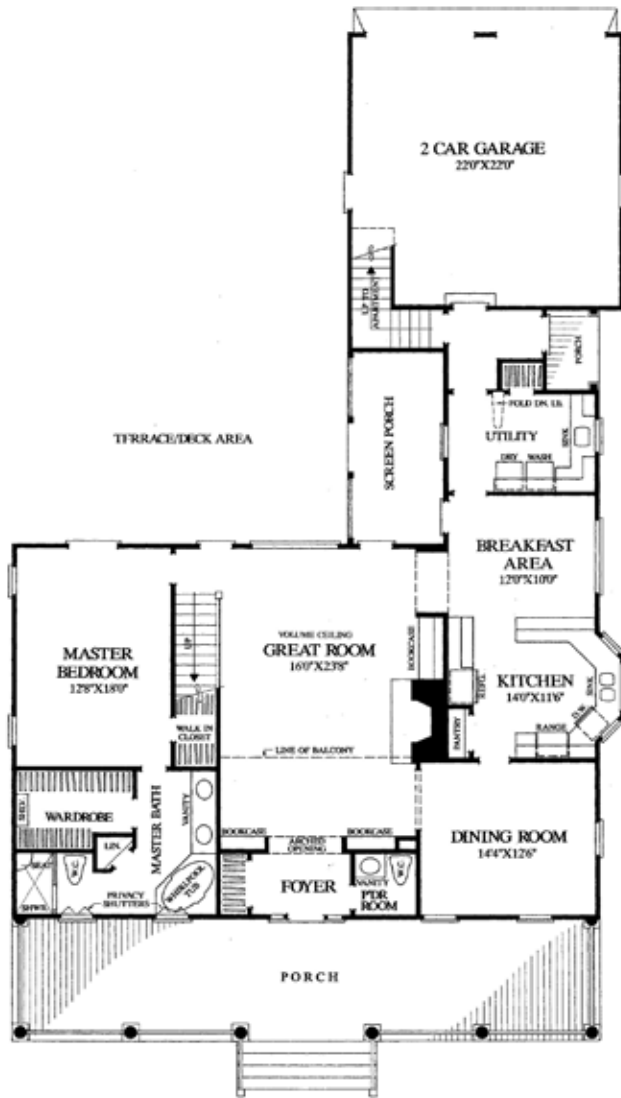

# EDISTO RIVER ESTATE HOME

## HEATED SQUARE FOOTAGE

Main Level: 1,704 Sq. Ft.

Upper Level: 737 Sq. Ft.

Bonus Room: 474 Sq. Ft.

**Total: 2,915 Sq. Ft.**

MAIN LEVEL

UPPER LEVEL

(800) 967-7639 | www.ArlingtonPlace.com | 57 Burton Farm Road, Arapahoe, NC 28510