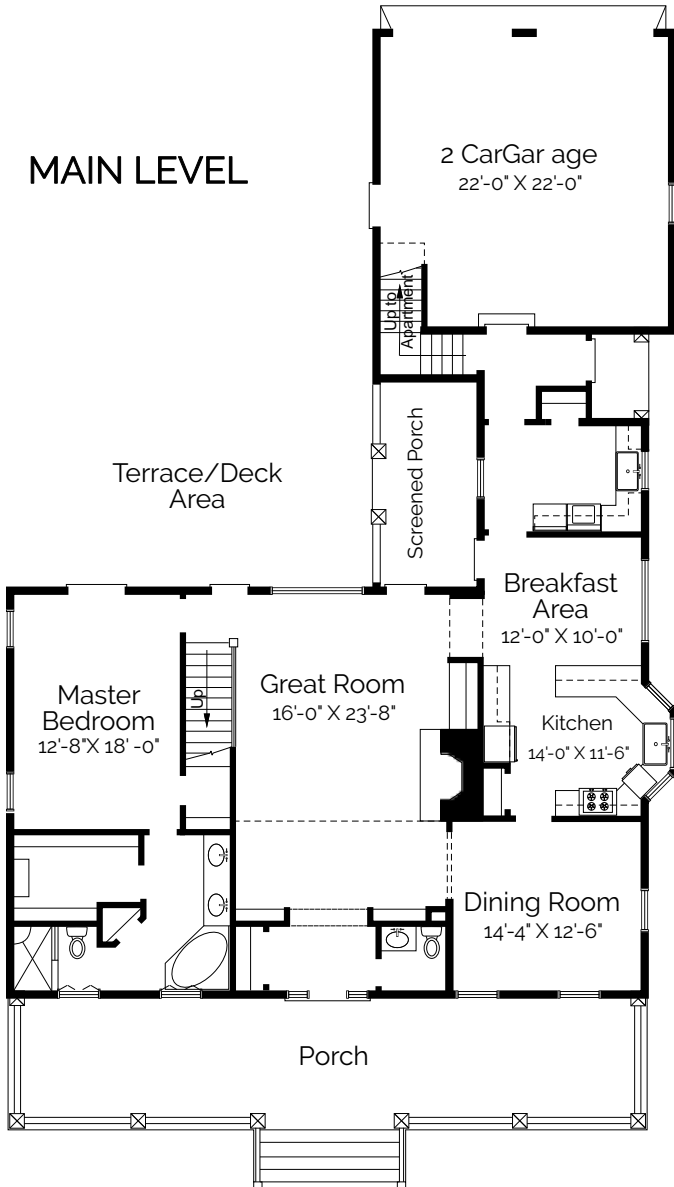

EDISTO RIVER COTTAGE

HEATED SQUARE FOOTAGE:

Main Level:	1,704
Upper Level:	737
Bonus Room:	474
Total:	2,915

MAIN LEVEL

UPPER LEVEL

Plan by: William E. Poole Designs

IT'S *good* TO BE HOME.

ARLINGTONPLACE.COM