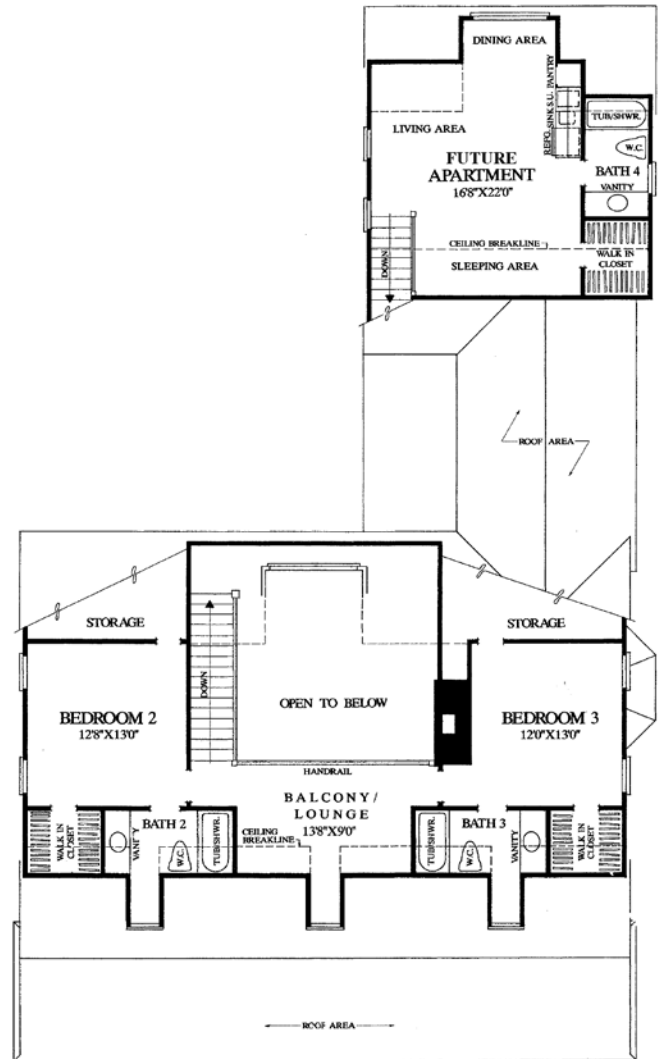

## HEATED SQUARE FOOTAGE

Main Level: 1,704 Sq. Ft.

Upper Level: 737 Sq. Ft.

Bonus Room: 474 Sq. Ft.

**Total: 2,915 Sq. Ft.**

MAIN LEVEL

UPPER LEVEL

(800) 967-7639 | www.ArlingtonPlace.com | 57 Burton Farm Road, Arapahoe, NC 28510