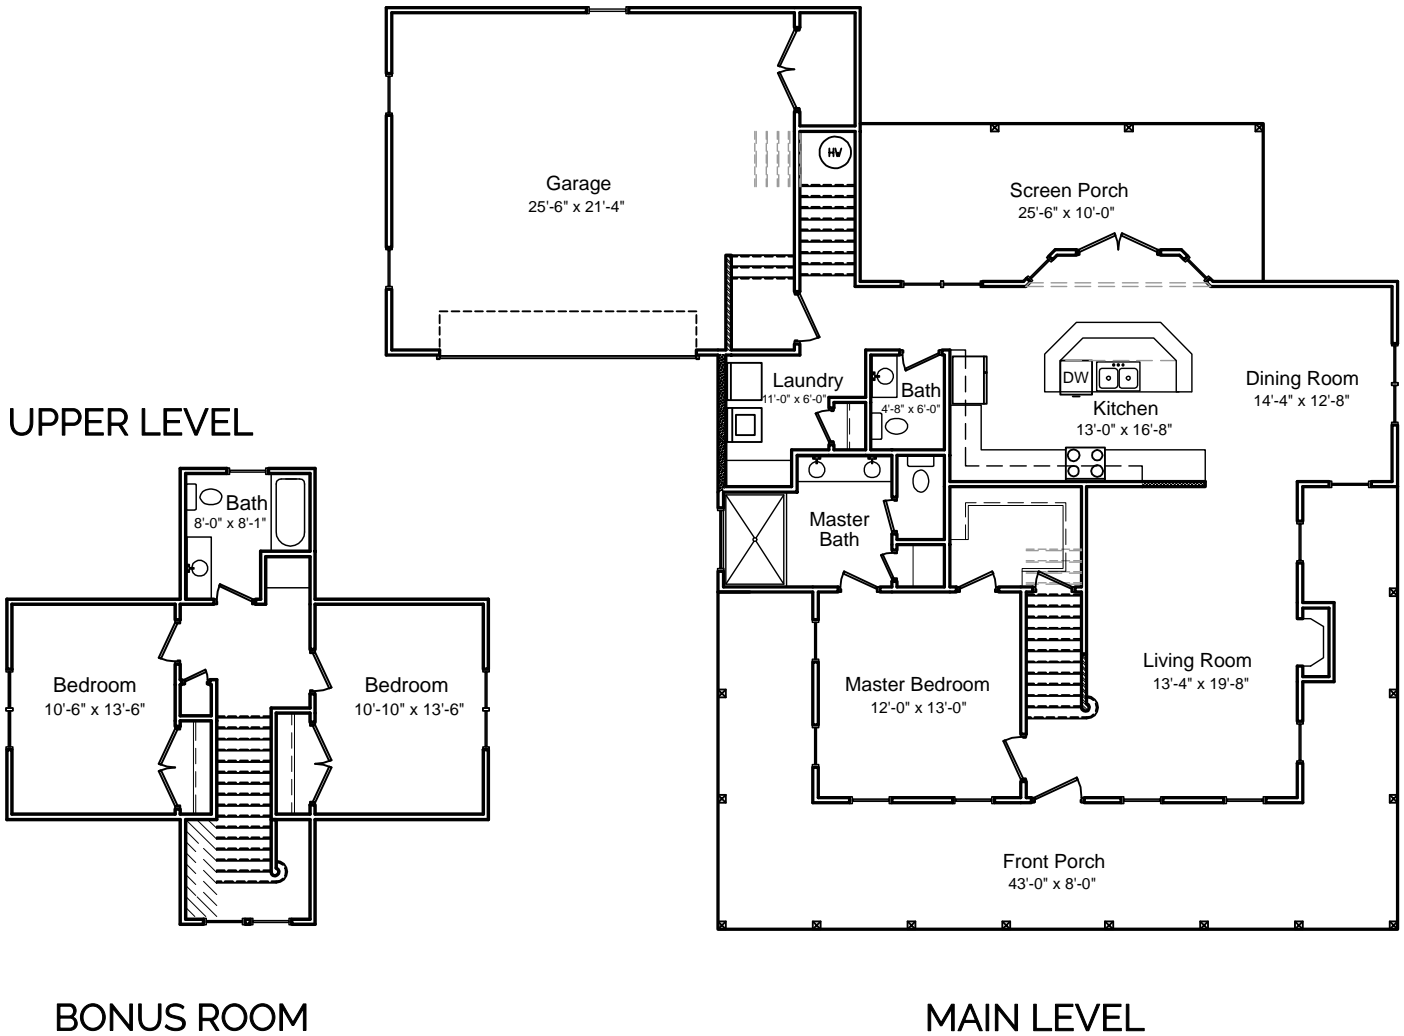

THE CAROLINA COTTAGE

HEATED SQUARE FOOTAGE:

Main Level:	1,269
Upper Level:	489
Bonus Room:	325
Total:	2,083

Plan by: Conner Drafting & Design

IT'S *good* TO BE HOME.

ARLINGTONPLACE.COM