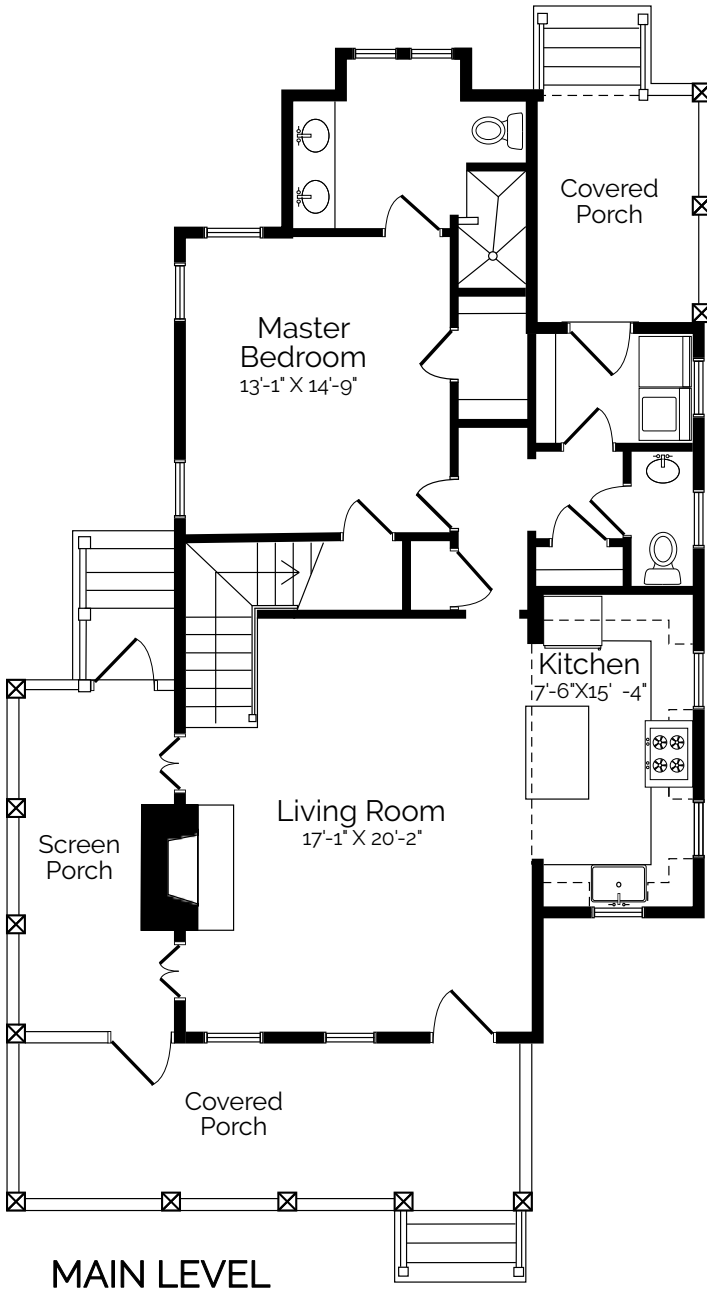

THE BEAUFORT COTTAGE

HEATED SQUARE FOOTAGE:

Main Level: 1,215

Upper Level: 500

Total: 1,715

UPPER LEVEL

Plan by: Moser Design Group

IT'S *good* TO BE HOME.