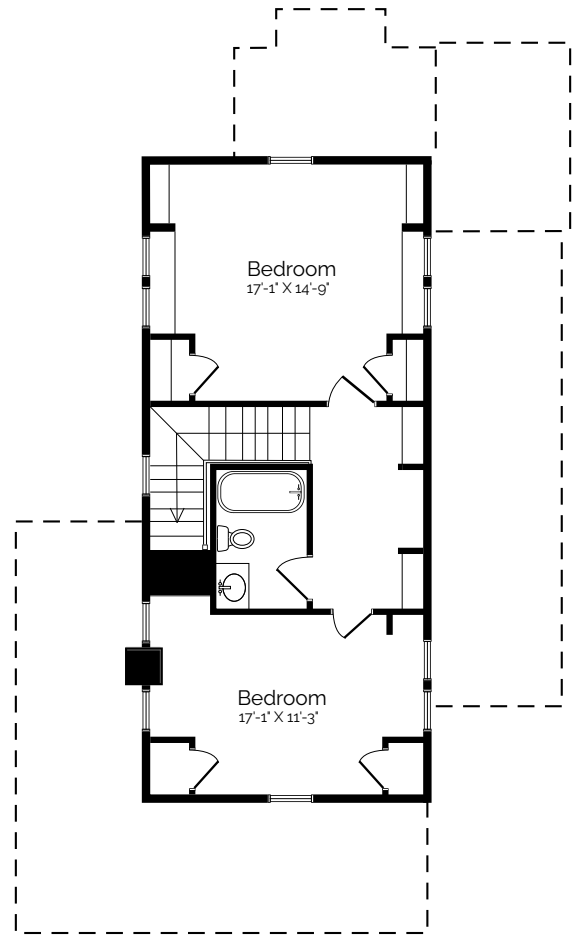

THE BEAUFORT COTTAGE

HEATED SQUARE FOOTAGE:

Main Level: 1,215

Upper Level: 500

Total: 1,715

UPPER LEVEL

Plan by: Moser Design Group

IT'S *good* TO BE HOME.