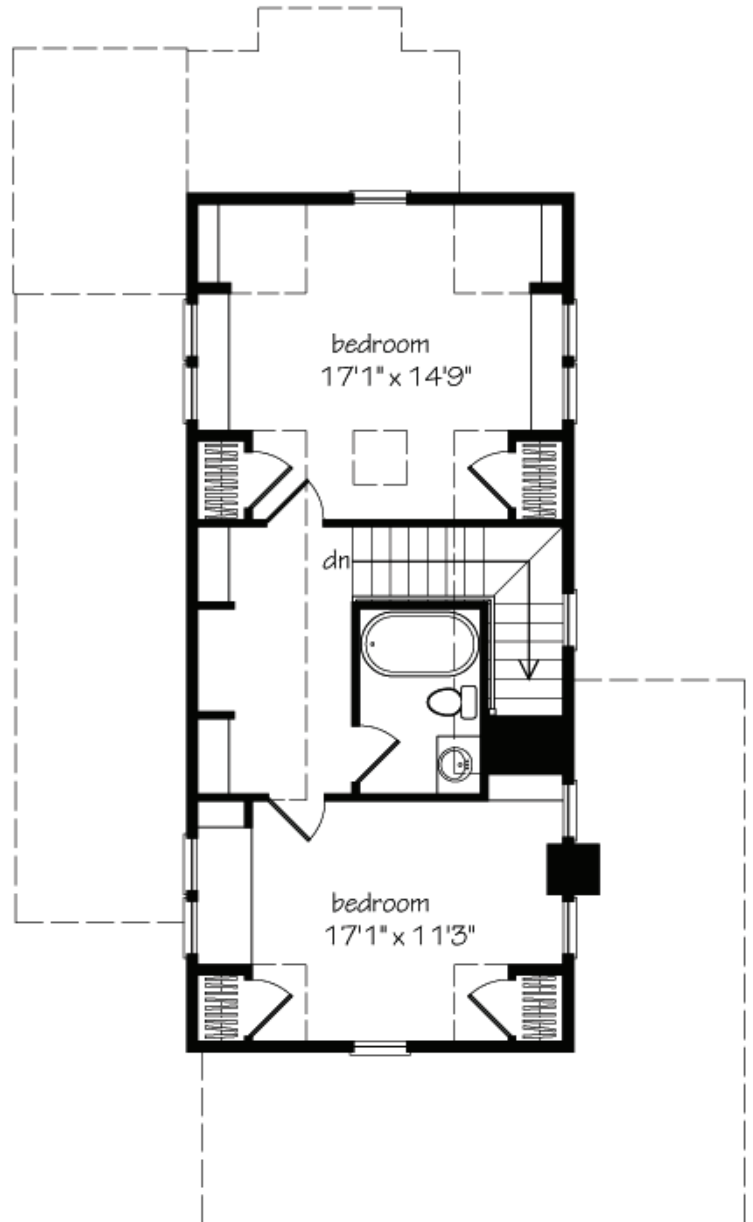

THE BEAUFORT COTTAGE

MAIN LEVEL

UPPER LEVEL

Arlington Place™

57 Burton Farm Road, Arapahoe, NC 28510 | www.ArlingtonPlace.com | (800) 967-7639