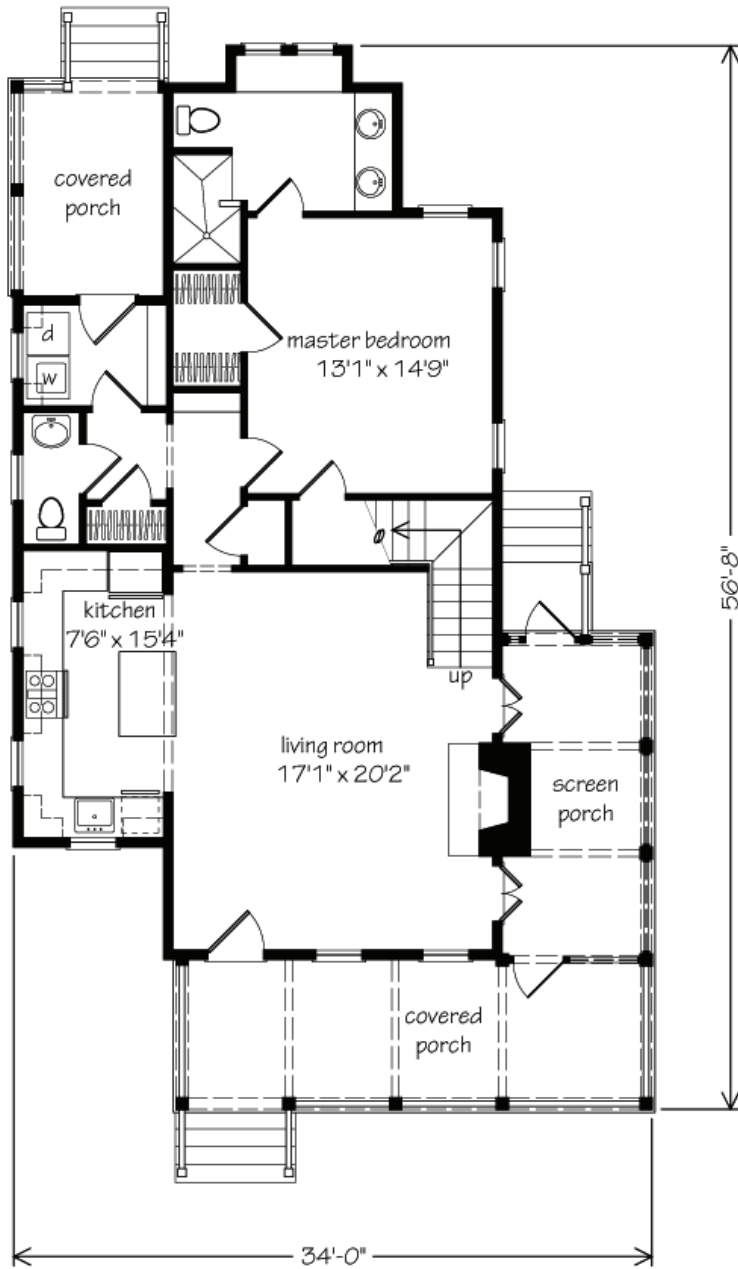

THE BEAUFORT COTTAGE

MAIN LEVEL

UPPER LEVEL

Arlington Place™

57 Burton Farm Road, Arapahoe, NC 28510 | www.ArlingtonPlace.com | (800) 967-7639