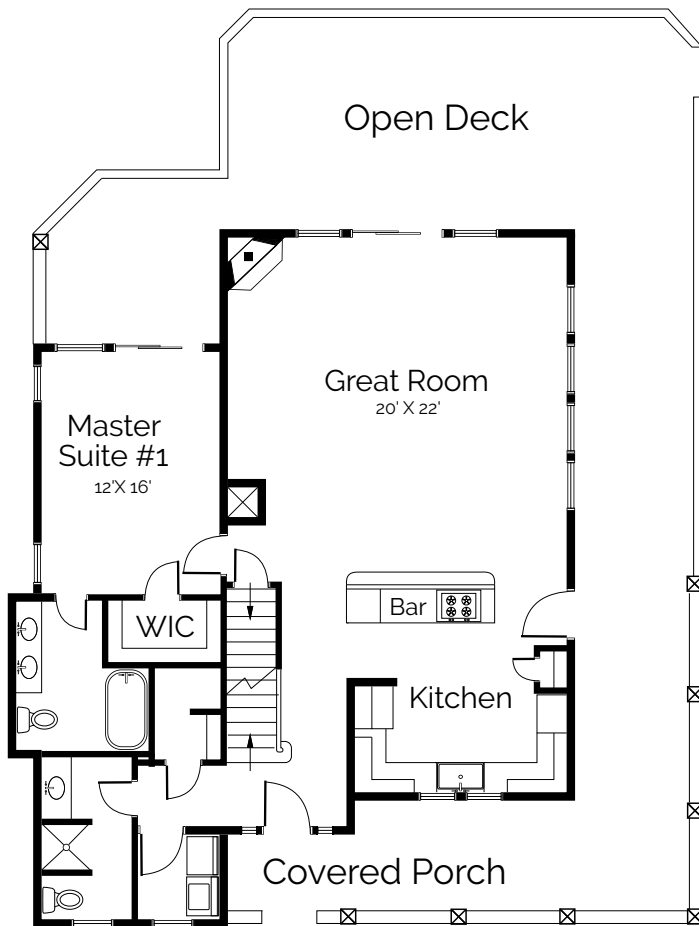

THE CREEK HOUSE

HEATED SQUARE FOOTAGE:

Main Level: 1,425

Upper Level: 881

Total: 2,306

MAIN LEVEL

Florez & Florez Designers Inc.

IT'S *good* TO BE HOME.