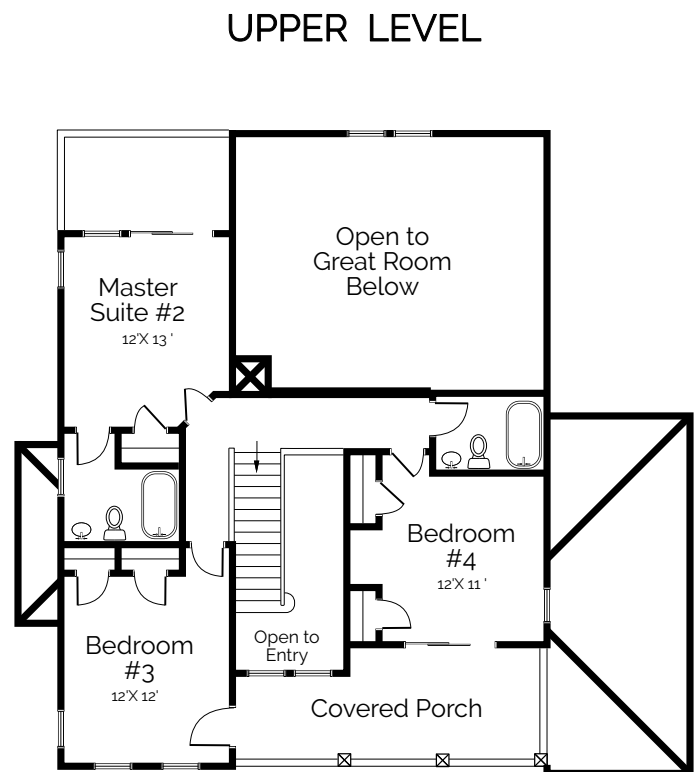

THE CREEK HOUSE

HEATED SQUARE FOOTAGE:

Main Level: 1,425

Upper Level: 881

Total: 2,306

MAIN LEVEL

Florez & Florez Designers Inc.

IT'S *good* TO BE HOME.