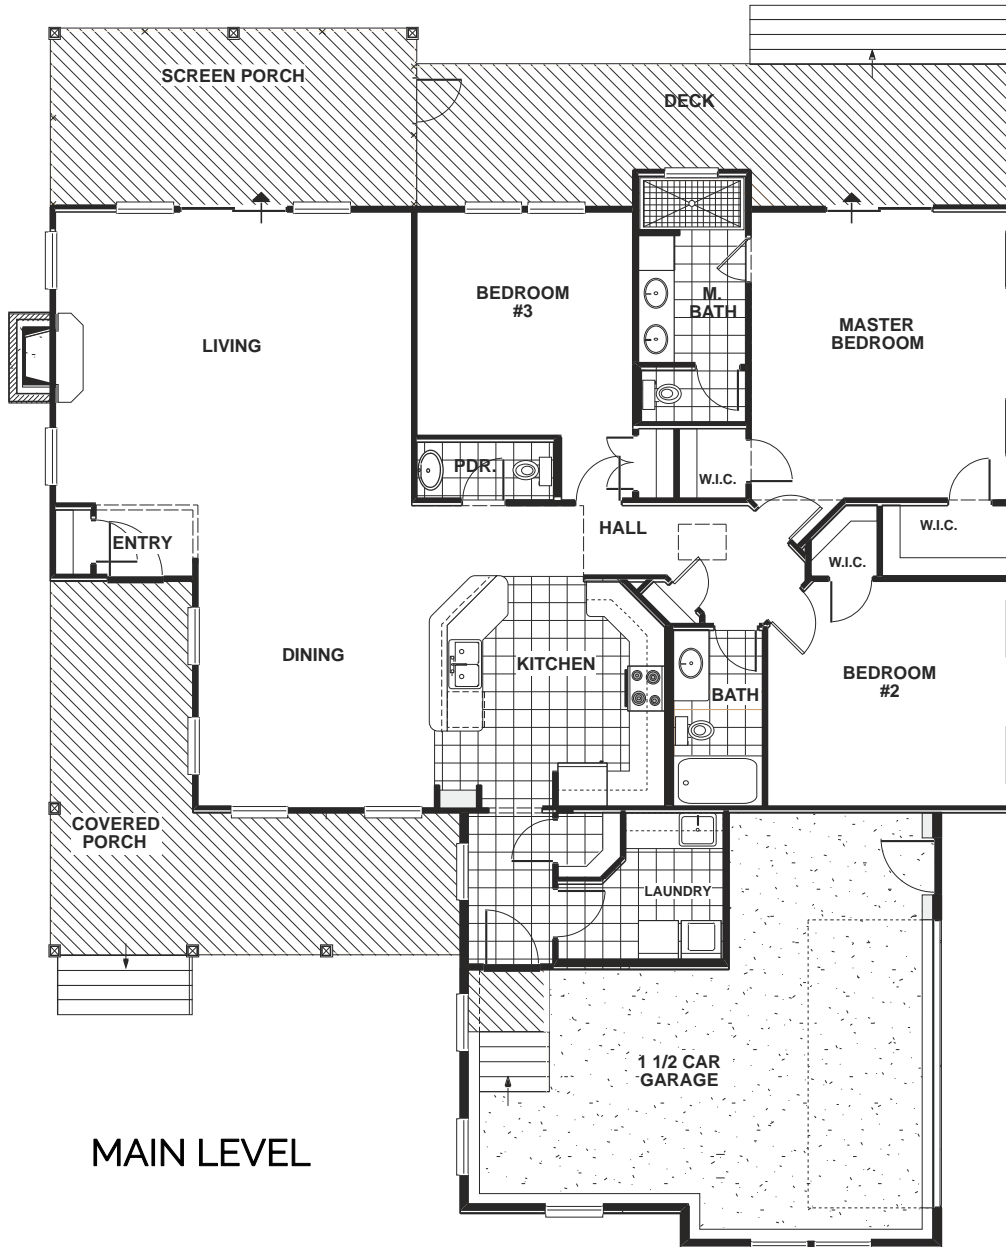

# THE CASTAWAY COTTAGE

HEATED SQUARE FOOTAGE:

Main Level: 1,878

Total: 1,878

Plan by: Florez & Florez Designers Inc.

IT'S *good* TO BE HOME.

ARLINGTONPLACE.COM

• KITTY HAWK •  
LAND COMPANY